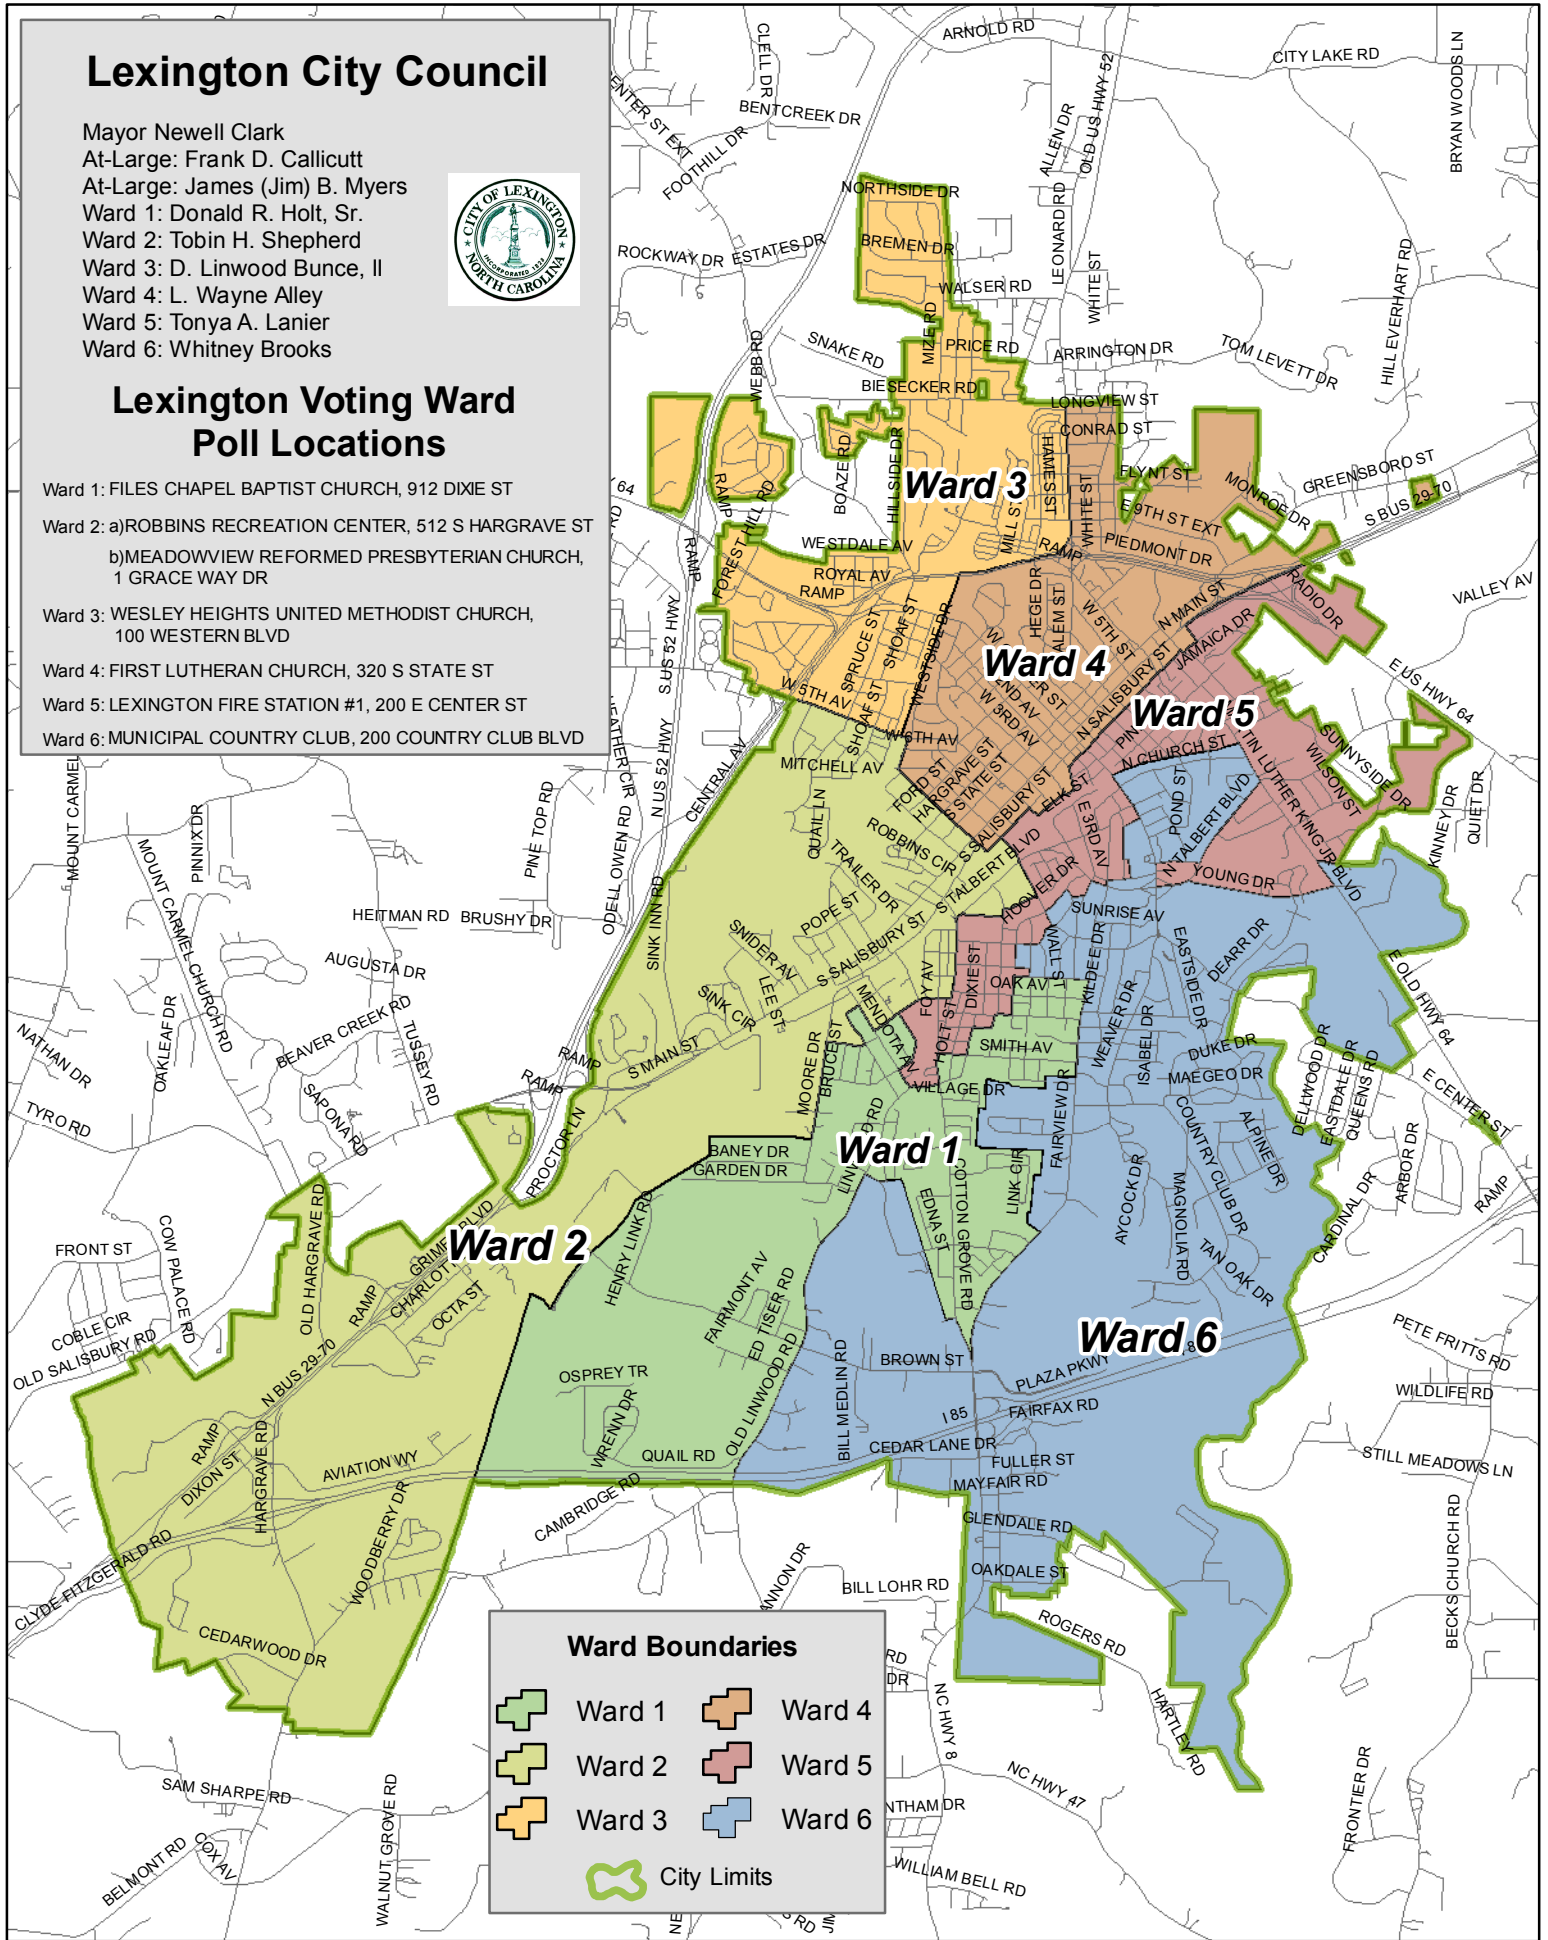

Lexington City Council

Mayor Newell Clark
 At-Large: Frank D. Callicutt
 At-Large: James (Jim) B. Myers
 Ward 1: Donald R. Holt, Sr.
 Ward 2: Tobin H. Shepherd
 Ward 3: D. Linwood Bunce, II
 Ward 4: L. Wayne Alley
 Ward 5: Tonya A. Lanier
 Ward 6: Whitney Brooks

Lexington Voting Ward Poll Locations

- Ward 1: FILES CHAPEL BAPTIST CHURCH, 912 DIXIE ST
- Ward 2: a)ROBBINS RECREATION CENTER, 512 S HARGRAVE ST
 b)MEADOWVIEW REFORMED PRESBYTERIAN CHURCH, 1 GRACE WAY DR
- Ward 3: WESLEY HEIGHTS UNITED METHODIST CHURCH, 100 WESTERN BLVD
- Ward 4: FIRST LUTHERAN CHURCH, 320 S STATE ST
- Ward 5: LEXINGTON FIRE STATION #1, 200 E CENTER ST
- Ward 6: MUNICIPAL COUNTRY CLUB, 200 COUNTRY CLUB BLVD

Ward Boundaries

	Ward 1		Ward 4
	Ward 2		Ward 5
	Ward 3		Ward 6
	City Limits		

Lexington Voting Wards

Map Updated June 26, 2018
 Map Not to Scale