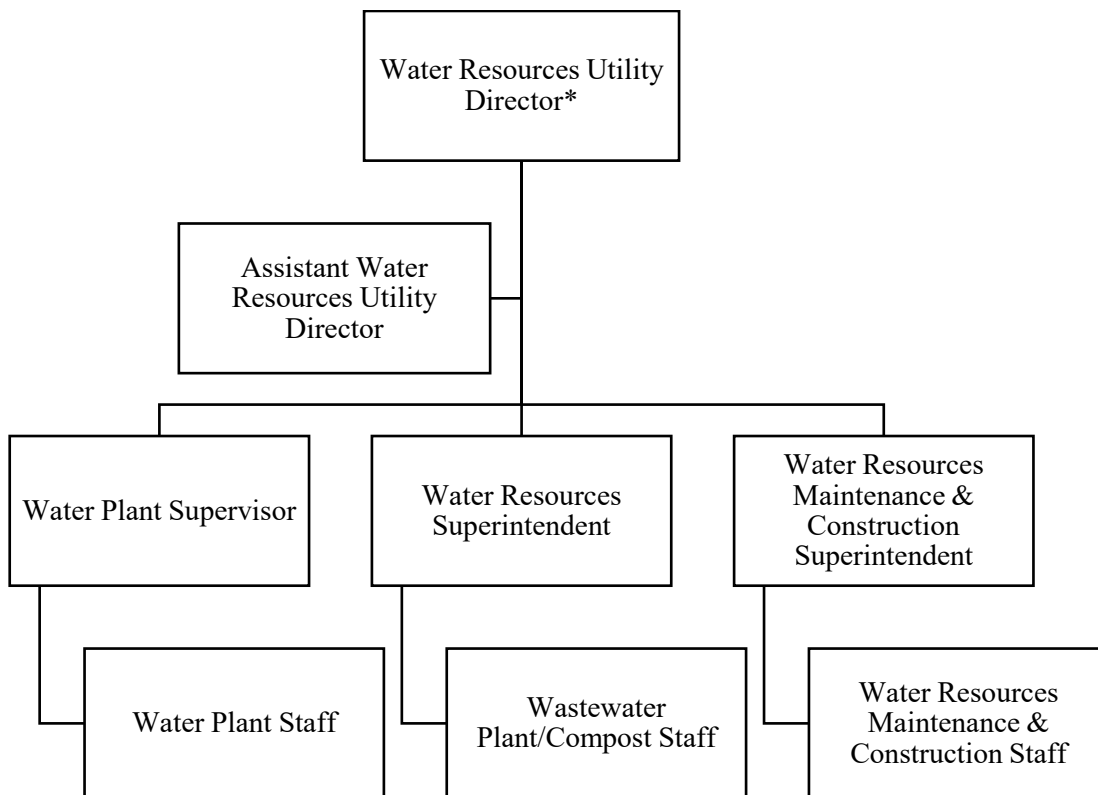

## Water & Wastewater Administration

\*Water Resources Utility Director funded in Water & Wastewater Administration but provides leadership over the departments of Water Plant, Wastewater Treatment Plant and Water Resources Maintenance & Construction.