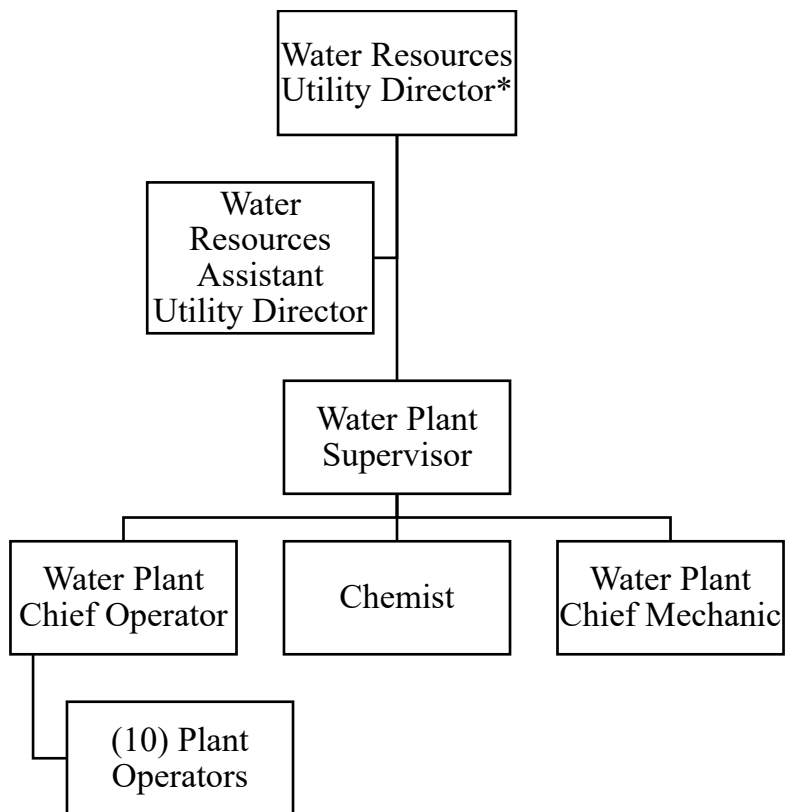

City of Lexington Water Plant

*Water Resources Utility Director funded in Water & Wastewater Administration but provides leadership over the departments of Water Plant, Wastewater Treatment Plant and Water Resources Maintenance & Construction.